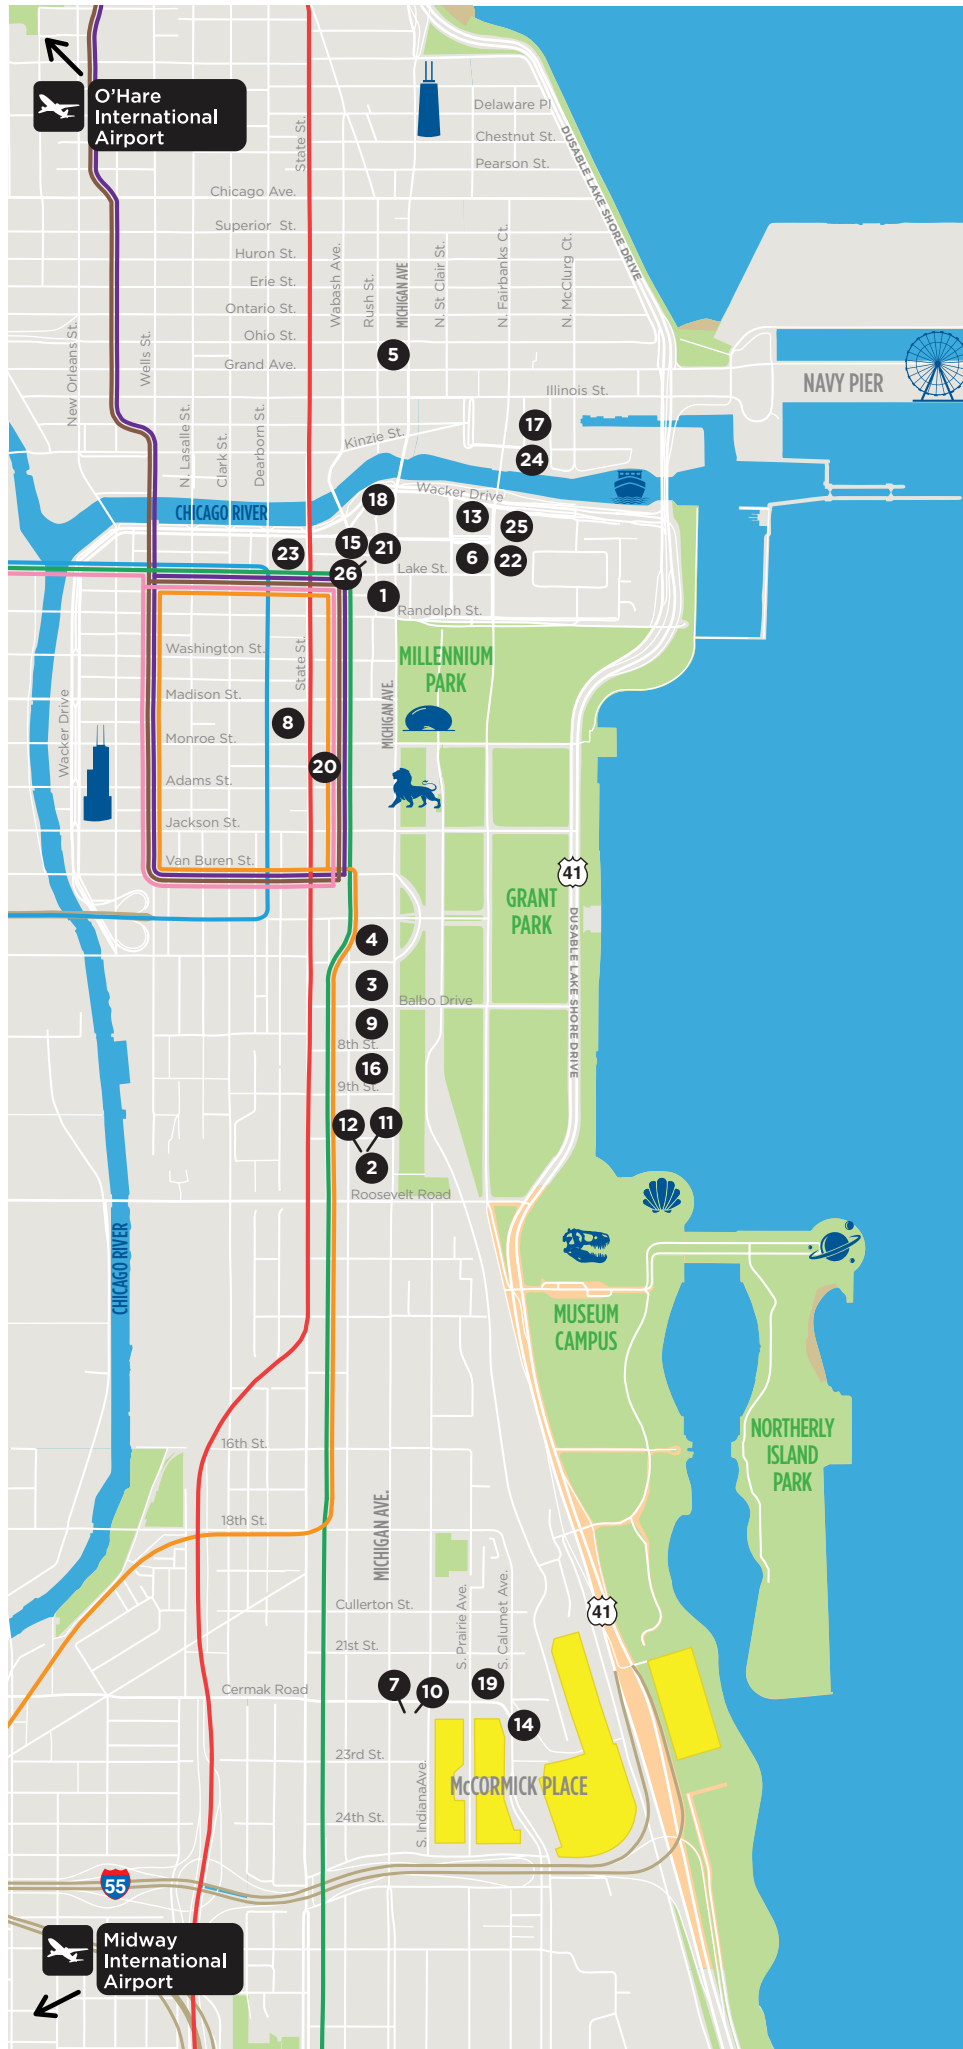

**CHICAGO**  
CHOOSE CHICAGO

Map #	Hotel	Rate	Address	Distance to CC
1	Arlo Hotel Chicago	\$299 s/d	168 N. Michigan Ave.	2.5 mi
2	Best Western Grant Park Hotel	\$229 s/d	1100 S. Michigan Ave.	1.6 mi
3	Blackstone Hotel Chicago	\$305 s/d	636 S. Michigan Ave.	2.0 mi
4	Congress Plaza Hotel & Conference Center	\$225 s/d	520 S. Michigan Ave.	2.2 mi
5	Chicago Marriott Downtown Magnificent Mile	\$279 s/d	540 N. Michigan Ave.	3.5 mi
6	Fairmont Chicago - Millenium Park	\$289 s/d	200 N. Columbus Drive	2.9 mi
7	Hampton Inn Chicago McCormick Place	\$335 s/d	123 E. Cermak Road	Connected
8	Hampton Majestic Chicago Theatre District	\$240 s/d	22 W. Monroe St.	2.5 mi
9	Hilton Chicago	\$279 s/d	720 S. Michigan Ave.	1.8 mi
10	Hilton Garden Inn Chicago McCormick Place	\$345 s/d	123 E. Cermak Road	Connected
11	Hilton Garden Inn Chicago Downtown South Loop	\$259 s/d	55 E. 11th St.	1.6 mi
12	Homewood Suites Chicago Downtown South Loop	\$289 s/d	59 E. 11th St.	1.6 mi
13	Hyatt Regency Chicago	\$289 s/d	151 E. Wacker Drive	2.9 mi
14	Hyatt Regency McCormick Place	\$369 s/d	2233 S. Martin Luther King Drive	Connected
15	L7 Chicago by Lotte	\$300 s/d	225 N. Wabash Ave.	2.7 mi
16	Le Meridien Essex Chicago	\$309 s/d	800 S. Michigan Ave.	1.7 mi
17	Loews Chicago	\$289 s/d	455 N. Park Drive	3.1 mi
18	LondonHouse Chicago, Curio Collection By Hilton	\$305 s/d	85 E. Wacker Drive	3.0 mi
19	Marriott Marquis Chicago	\$379 s/d	2121 S. Prairie Ave.	Connected
20	Palmer House, A Hilton Hotel	\$269 s/d	17 E. Monroe St.	2.5 mi
21	Pendry Chicago	\$305 s/d	230 N. Michigan Ave.	2.6 mi
22	Radisson Blu Aqua Hotel, Chicago	\$279 s/d	221 N. Columbus Drive	2.8 mi
23	Renaissance Chicago Downtown Hotel	\$289 s/d	1 W. Wacker Drive	3.1 mi
24	Sheraton Grand Chicago Riverwalk	\$279 s/d	301 E. North Water St.	3.0 mi
25	Swissotel Chicago	\$285 s/d	323 E. Upper Wacker Drive	2.9 mi
26	Virgin Hotels Chicago	\$300 s/d	203 N. Wabash Ave.	2.7 mi