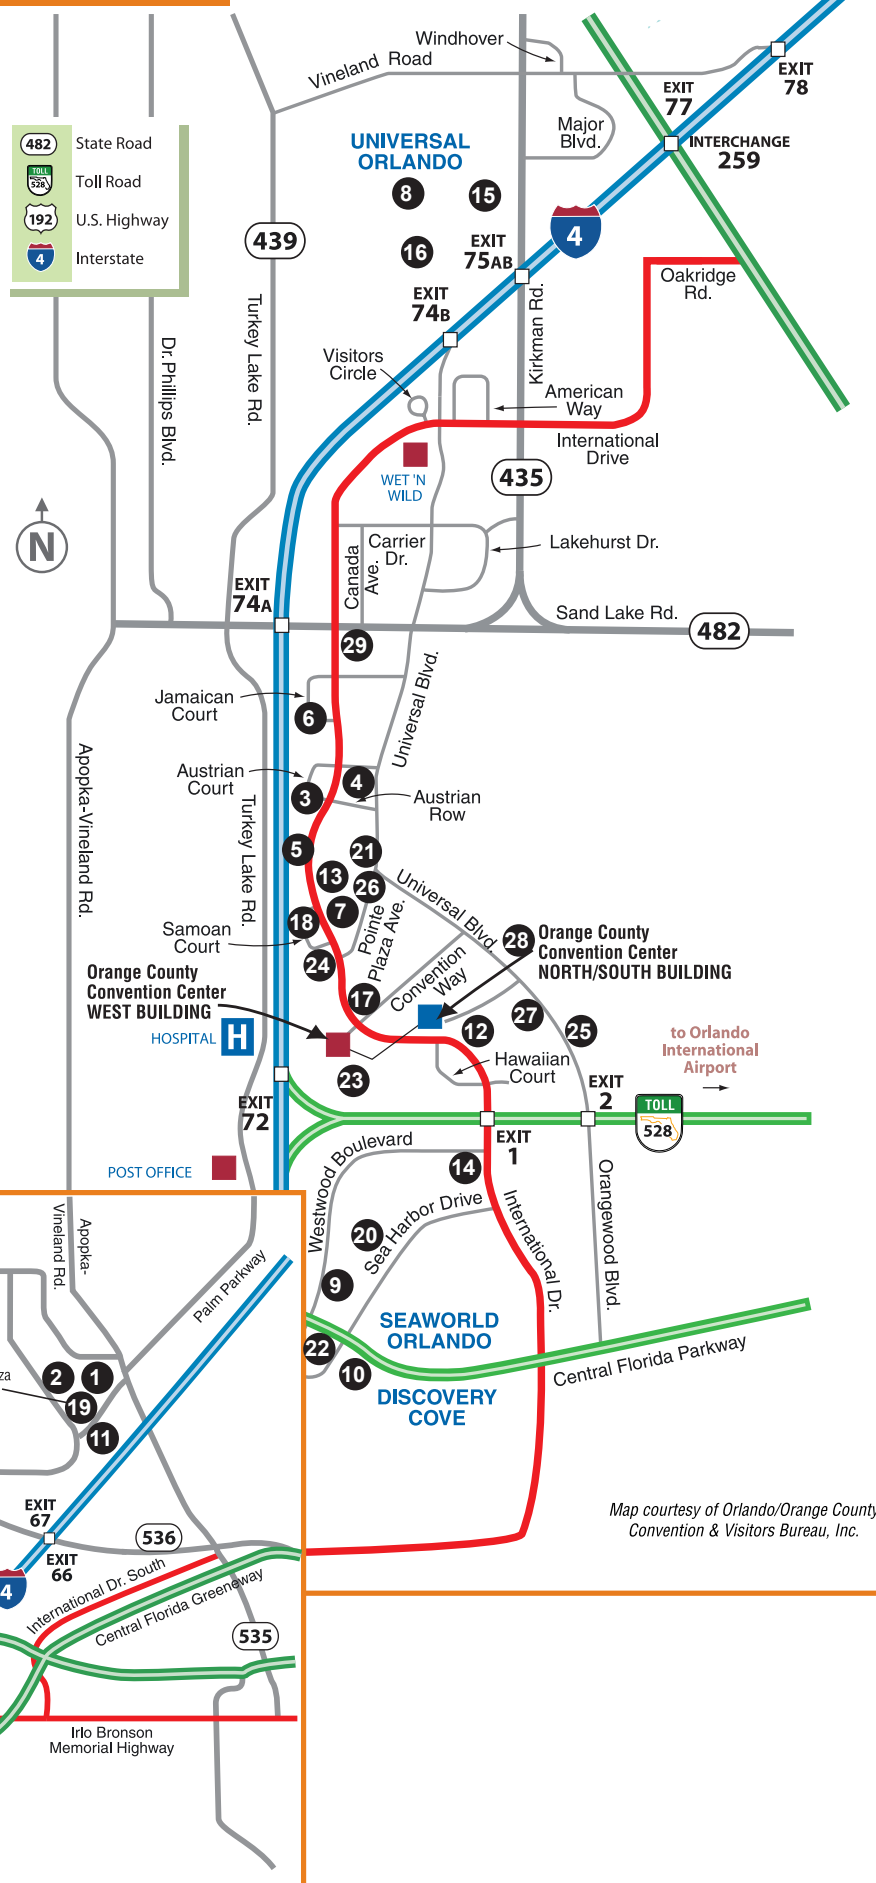

70th scientific sessions

JUNE 25-29, 2010 • ORLANDO, FL

Registration and Housing will open early December 2009

1. Best Western Lake Buena Vista - \$109.00 sgl/dbl
2. Buena Vista Palace Hotel & Spa - \$189.00 sgl/dbl
3. Courtyard by Marriott I-Drive - \$129.00 sgl/dbl
4. Doubletree Castle Hotel - \$120.00 sgl/dbl
5. Embassy Suites I-Drive/Convention Ctr.
\$174.00 king suite \$184.00 dbl/dbl suite
6. Embassy Suites I-Drive/Jamaican Ct. - \$165.00 sgl/dbl
7. Hampton Inn Convention Ctr. - \$120.00 sgl/dbl
8. Hard Rock Hotel Orlando Universal - \$229.00 sgl/dbl
9. Hilton Garden Inn SeaWorld - \$130.00 sgl/dbl
10. Hilton Grand Vacations Club at SeaWorld
\$129.00 studios \$159.00 1 bdrm
11. Hilton in the Walt Disney World Resort - \$199.00 sgl/dbl
12. Hilton Orlando - \$241.00 sgl/dbl
13. Homewood Suites Orlando - \$139.00 sgl/dbl
14. International Plaza Resort & Spa - \$149.00 sgl/dbl
15. Loews Portofino Bay Hotel - \$239.00 sgl/dbl
16. Loews Royal Pacific Resort - \$199.00 sgl/dbl
17. Peabody Orlando - \$239.00 sgl/dbl
18. Quality Inn Plaza - \$80.00 sgl/dbl
19. Regal Sun Resort Lake Buena Vista - \$139.00 sgl/dbl
20. Renaissance Orlando Resort - \$169.00 sgl/dbl
21. Residence Inn Convention Ctr. - \$140.00 sgl/dbl
22. Residence Inn SeaWorld - \$124.00 sgl/dbl
23. Rosen Centre Hotel - \$228.00 sgl/dbl
24. Rosen Plaza Hotel - \$208.00 sgl/dbl
25. Rosen Shingle Creek Resort - \$239.00 sgl/dbl
26. Springhill Suites Convention Ctr. - \$132.00 sgl/dbl
27. Vista Cay Resort by Millenium - \$180.00-2bdrm
\$185.00-3bdrm
\$190.00 3bdrm-townhouse
28. Westin Imagine Orlando
\$209.00-rooms
\$249.00-suites
29. Wyndham Orlando Resort
\$154.00 sgl/dbl

International Drive

Map courtesy of Orlando/Orange County Convention & Visitors Bureau, Inc.